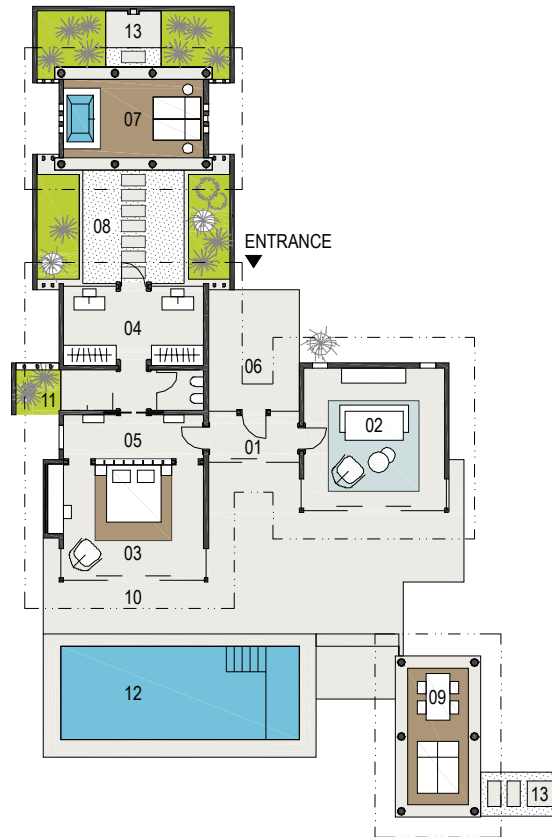

• DELUXE BEACH POOL VILLA •

Number of Villas: 9
 Layout: 1 Bedroom & 1 Living Room

Ground Floor

INTERIOR AREA

01	Entrance Hall	7m ²
02	Living Room	33m ²
03	Bedroom	29m ²
04	Bathroom	29m ²
05	Bedroom Front Hall	10m ²

EXTERIOR AREA

06	Entrance Atrium	16m ²
07	Outdoor Bathroom	42m ²
08	Bathroom Garden	35m ²
09	Gazebo with Dining Area	20m ²
10	Terrace	71m ²
11	Greenery	4m ²
12	Swimming Pool	9,2 m x 3,6 m
13	Outdoor Shower	

Total Interior Area: 108m²

Total Exterior Area: 188m²

Swimming Pool Area: 33m²

TOTAL AREA: 329m²